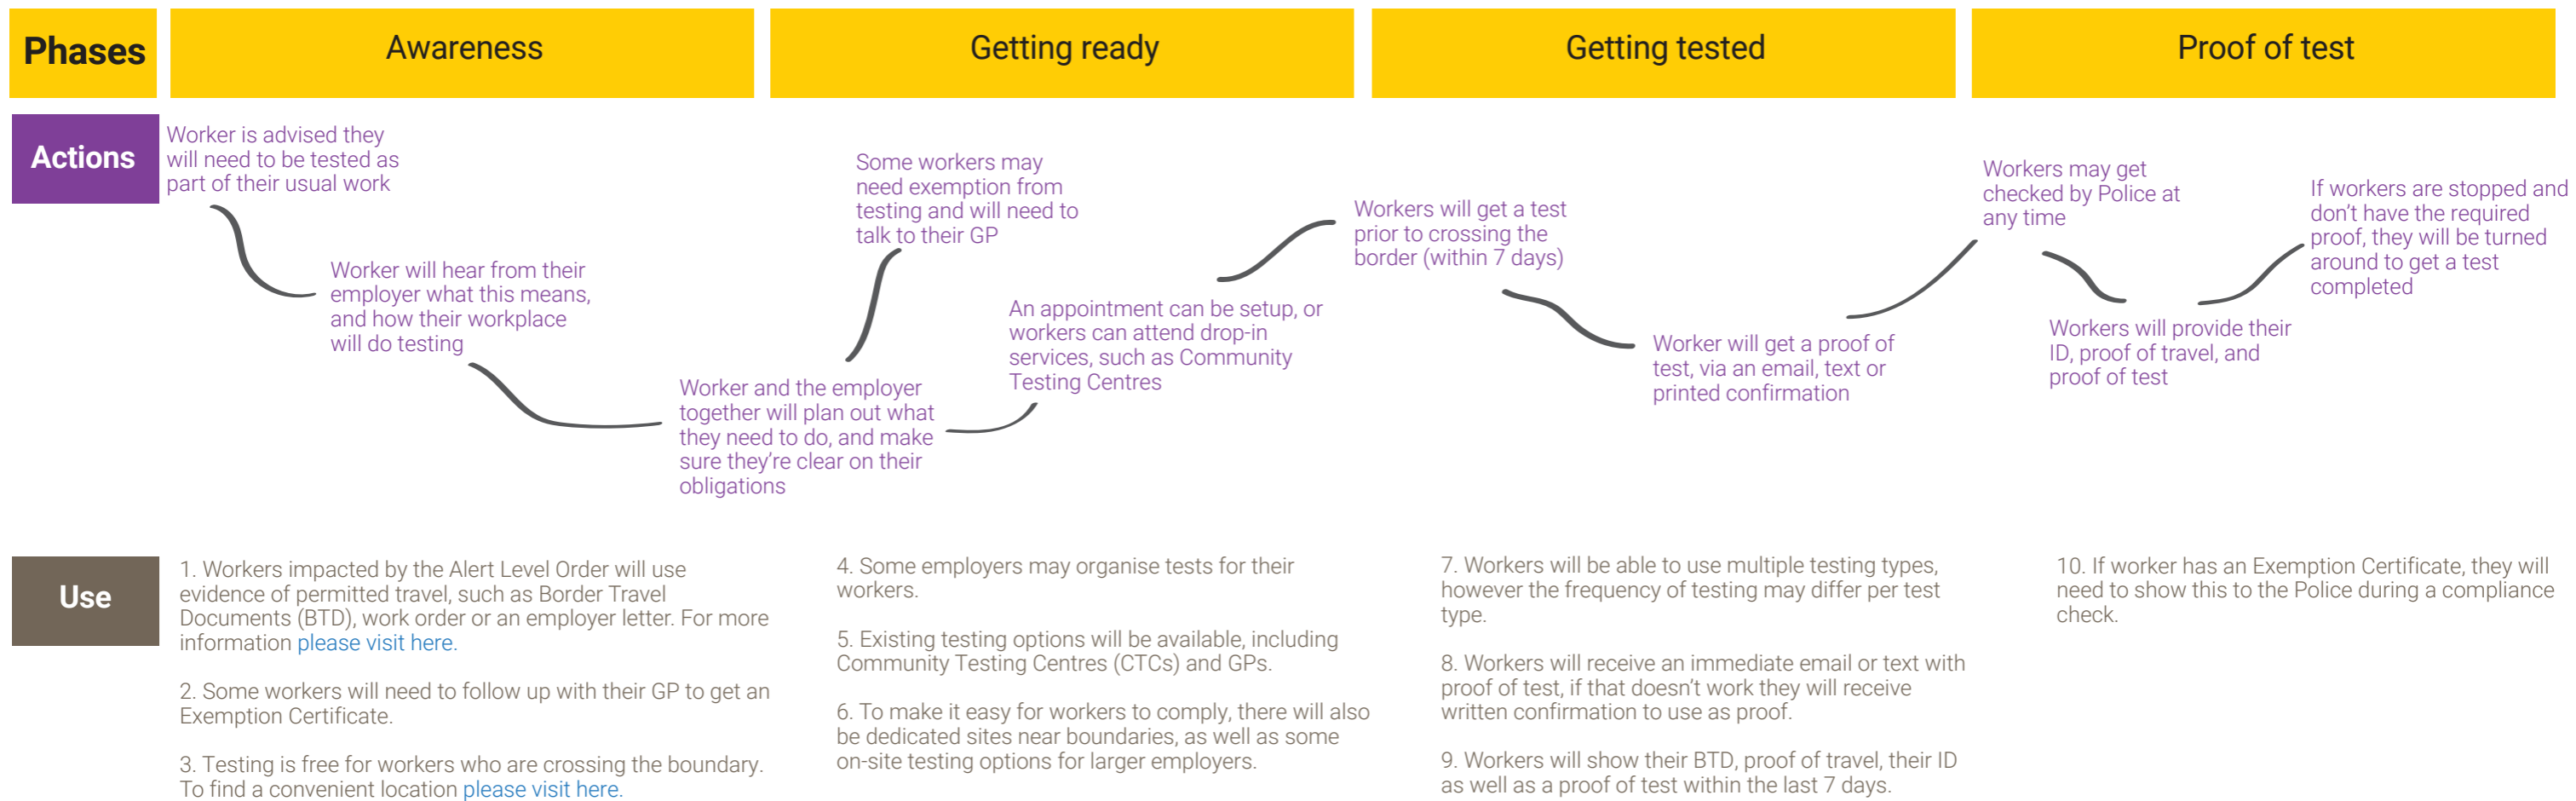

# COVID-19

New Zealand Government

## Testing permitted workers crossing alert level boundaries

To safeguard areas of New Zealand at lower alert levels, and to ensure COVID-19 is contained - surveillance testing of permitted workers crossing the alert level boundary is going to be implemented immediately.

### Checklist

Understand my obligations

Complete a test (at least 7 days) before boundary travel

Collect business travel documents

Have proof of ID, proof of test and proof of business travel

Confirm a test is arranged